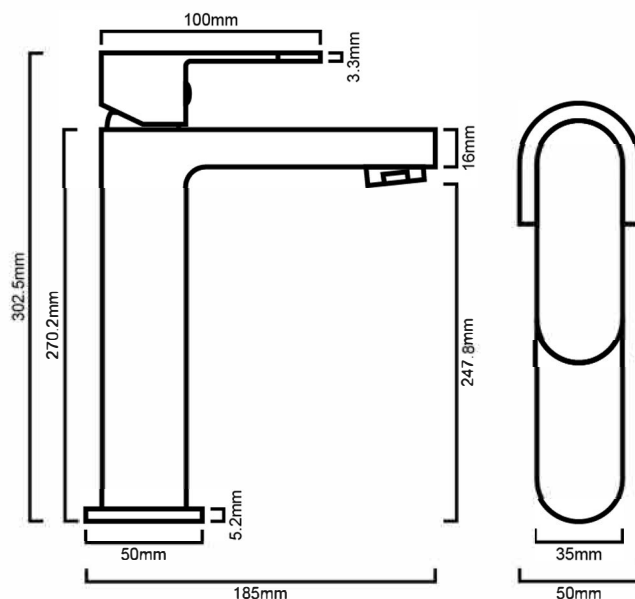

TAQSTYBME:

DESCRIPTION

- Contemporary single lever extended basin mixer
- Durable ceramic disc cartridge with long lasting technology
- High gloss chrome on brass construction

WELS

| | |
|------------------------|--------|
| Wels LPM | 6 |
| Wels Licence Number | 1211 |
| Wels Registration Code | T30590 |
| Wels Star Rating | 5 |

IMPORTANT NOTICE

- It is strongly recommended that any cut-outs made to your bench top is made based on the individual product dimensions.
- The dimensions of all ceramic products may vary from size guidelines due to material properties and the handmade manufacturing process
- All pictures and drawings on this brochure are representational only, changes in the product may have occurred since time of print.
- All prices on this brochure and The Sink Warehouse website are subject to change without notice.