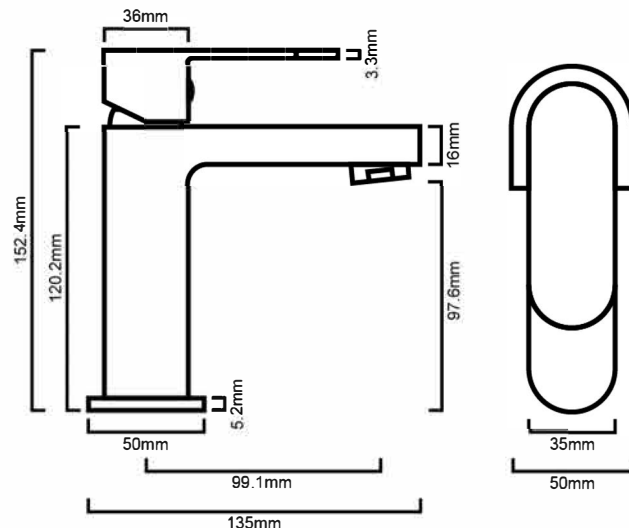

TAQSTYBMC:

DESCRIPTION

- Contemporary single lever basin mixer
- Durable ceramic disc cartridge with long lasting technology
- High gloss chrome on brass construction

WELS

Wels LPM	6
Wels Licence Number	1211
Wels Registration Code	T30589
Wels Star Rating	5

IMPORTANT NOTICE

- It is strongly recommended that any cut-outs made to your bench top is made based on the individual product dimensions.
- The dimensions of all ceramic products may vary from size guidelines due to material properties and the handmade manufacturing process
- All pictures and drawings on this brochure are representational only, changes in the product may have occurred since time of print.
- All prices on this brochure and The Sink Warehouse website are subject to change without notice.