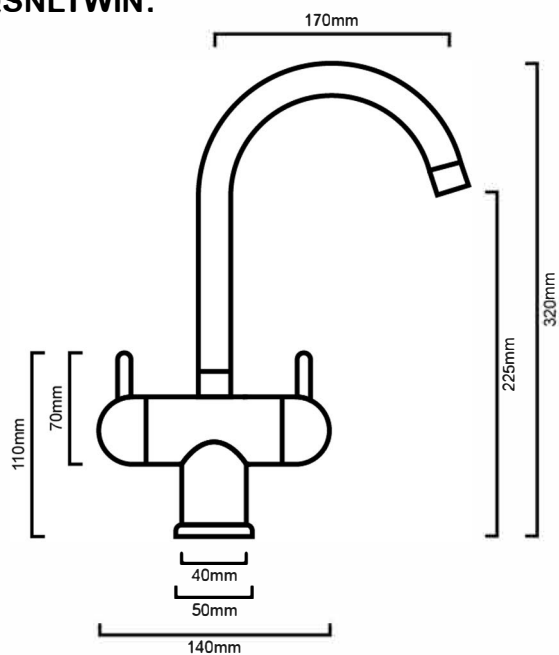

TAQSNLTWIN:

DESCRIPTION

- Contemporary gooseneck single lever sink mixer
- Made in Italy
- Swivel spout
- Durable ceramic disc cartridge with long lasting technology
- High gloss, chrome on brass construction

WELSH

WELS LPM	7
WELS Licence Number	0061
WELS Registration Code	T28347
WELS Star Rating	4

WARRANTY

- 5 Year Cartridge Warranty
- 5 Year Replacement Warranty
- 1 Year Parts & labour
- 1 Year on Finishes

- Product replacement does not include installation or removal of the original product
- Check product for damage before installation - installing a damaged product voids warranty

IMPORTANT NOTICE

- It is strongly recommended that any cut-outs made to your bench top is made based on the individual product dimensions.
- All pictures and drawings on this brochure are representational only, changes in the product may have occurred since time of print.
- All prices on this brochure and The Sink Warehouse website are subject to change without notice.