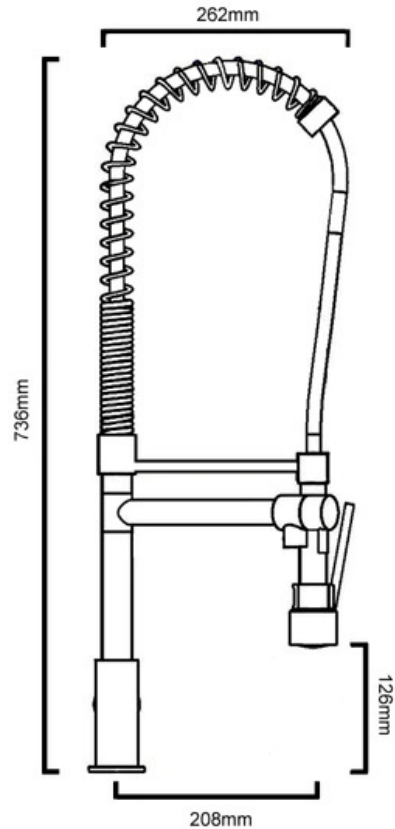

TAQSMTV:

DESCRIPTION

- Contemporary multi-function sink mixer
- Swivel spout
- Height: 736mm | Reach: 208mm | Length 262 mm
- Large flexible hand spray with dual spray function
- Not applicable for commercial
- Durable ceramics disc cartridge with long lasting technology
- High gloss chrome on brass construction

WELS

Wels LPM	6
Wels Lisence Number	0418
Wels Registration Code	T17113
Wels Star Rating	5

WARRANTY

- 10 Year Cartridge Warranty
- 5 Year Replacement Warranty
- 1 Year Parts & labour
- 1 Year on Finishes

- Product replacement does not include installation or removal of the original product
- Check product for damage before installation - installing a damaged product voids warranty

IMPORTANT NOTICE

- It is strongly recommended that any cut-outs made to your bench top is made based on the individual product dimensions.
- All pictures and drawings on this brochure are representational only, changes in the product may have occurred since time of print.
- All prices on this brochure and The Sink Warehouse website are subject to change without notice.