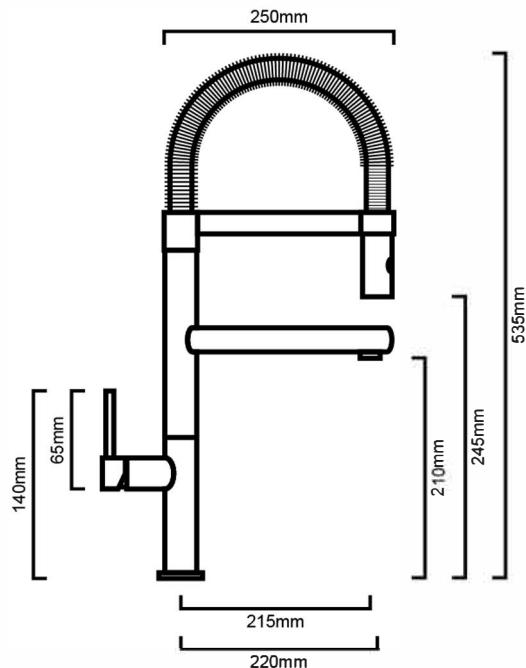

TAQSMTECHV:

DESCRIPTION

- Contemporary gooseneck sink mixer
- Multi-function pull-out with swivel spout
- Made in Italy
- Not applicable for commercial
- Durable ceramics disc cartridge with long lasting technology
- High gloss chrome on brass construction

WELS

Wels LPM	4.5
Wels Lisence Number	0061
Wels Registration Code	T28324
Wels Star Rating	6

WARRANTY

10 Year Cartridge Warranty

5 Year Replacement Warranty

1 Year Parts & labour

1 Year on Finishes

- Product replacement does not include installation or removal of the original product
- Check product for damage before installation - installing a damaged product voids warranty

IMPORTANT NOTICE

- It is strongly recommended that any cut-outs made to your bench top is made based on the individual product dimensions.
- All pictures and drawings on this brochure are representational only, changes in the product may have occurred since time of print.
- All prices on this brochure and The Sink Warehouse website are subject to change without notice.