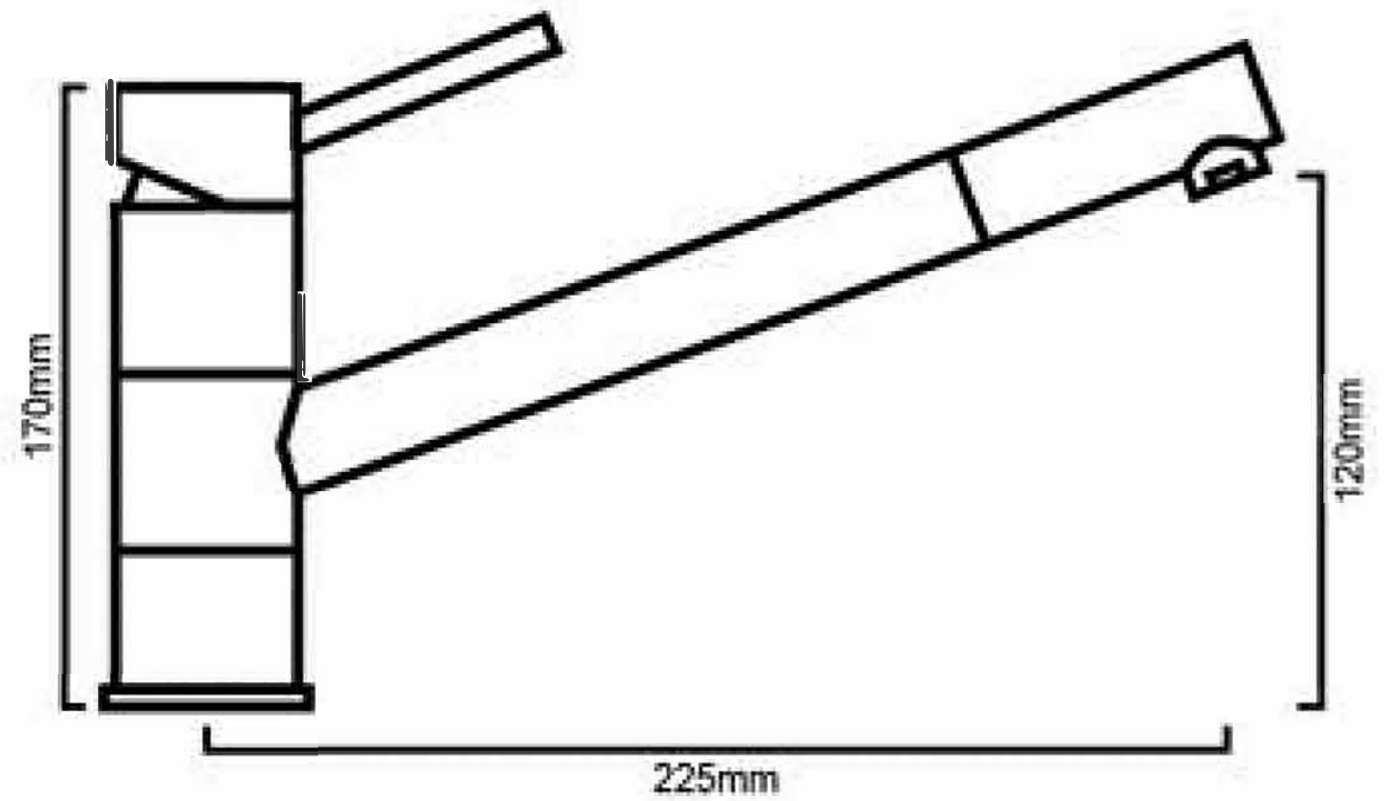

TAQSMDERBY: DERBY - CHROME SINK MIXER

TAQSMDERBY:

DESCRIPTION

- The Derby is a contemporary, round, chrome, single lever sink mixer
- It is constructed from solid brass and features a high gloss. chrome finish
- 360° degree swivel spout
- Incorporates ceramic disc cartridge technology for increased product longevity