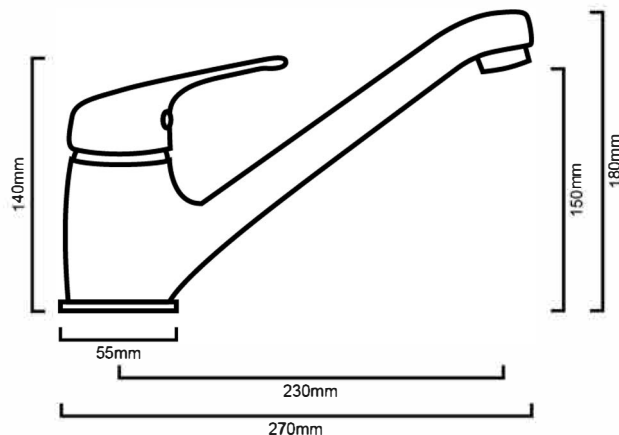

TAQSMDELUXE:

DESCRIPTION

- Contemporary single lever sink mixer
- Swivel spout
- Durable ceramic disc cartridge with long lasting technology
- High gloss, chrome on brass construction

WELSH

WELS LPM	7
WELS Licence Number	0175
WELS Registration Code	T26657
WELS Star Rating	4

IMPORTANT NOTICE

- It is strongly recommended that any cut-outs made to your bench top is made based on the individual product dimensions.
- All pictures and drawings on this brochure are representational only, changes in the product may have occurred since time of print.
- All prices on this brochure and The Sink Warehouse website are subject to change without notice.