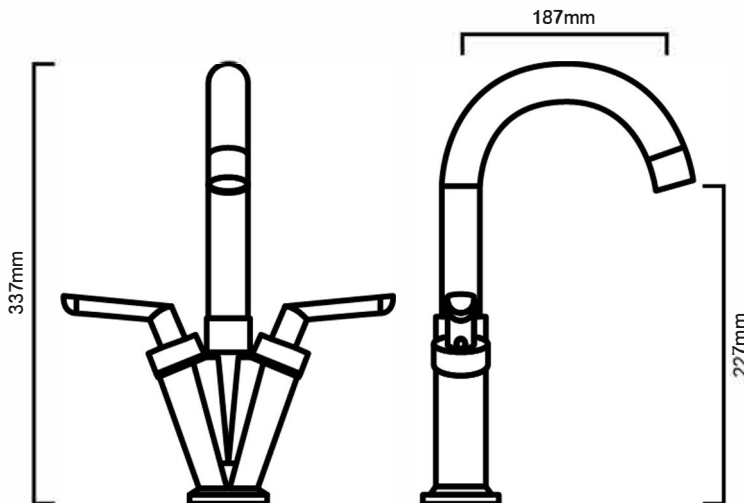

**TAQSMDA:**

**DESCRIPTION**

- Contemporary twin lever sink mixer
- Swivel spout
- Durable ceramic disc cartridge with long lasting technology
- High gloss chrome on brass construction

**WELS**

Wels LPM	7
Wels Lisence Number	0418
Wels Registration Code	T177226
Wels Star Rating	4

**IMPORTANT NOTICE**

- It is strongly recommended that any cut-outs made to your bench top is made based on the individual product dimensions.
- All pictures and drawings on this brochure are representational only, changes in the product may have occurred since time of print.
- All prices on this brochure and The Sink Warehouse website are subject to change without notice.