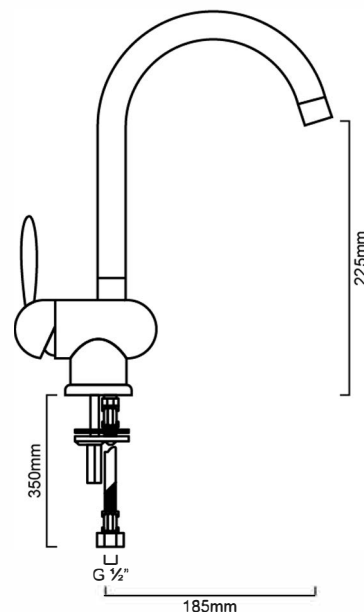

**TAQSMCL:**

**DESCRIPTION**

- Contemporary gooseneck single lever sink mixer
- Made in Italy
- Swivel spout
- Standard compression cartridges
- High gloss, chrome on brass construction

**WELSH**

WELS LPM	7
WELS Licence Number	0061
WELS Registration Code	T28341
WELS Star Rating	4

**IMPORTANT NOTICE**

- It is strongly recommended that any cut-outs made to your bench top is made based on the individual product dimensions.
- All pictures and drawings on this brochure are representational only, changes in the product may have occurred since time of print.
- All prices on this brochure and The Sink Warehouse website are subject to change without notice.