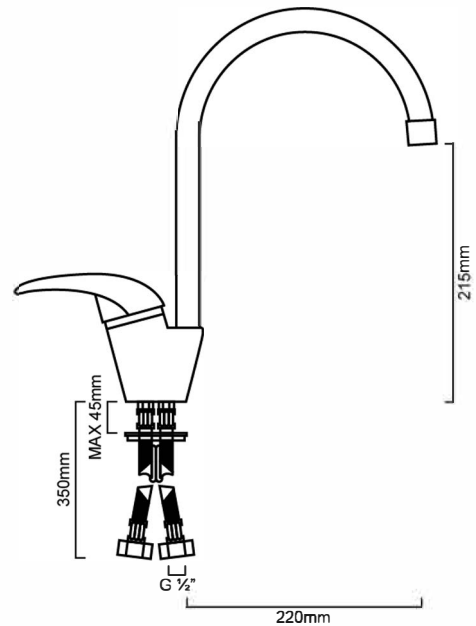

**TAQSMCG:**

**DESCRIPTION**

- Contemporary single lever sink mixer
- Made in Italy
- Swivel spout
- Durable ceramic disc cartridge with long lasting technology
- High gloss, chrome on brass construction

**WELSH**

WELS LPM	7
WELS Licence Number	0061
WELS Registration Code	T28340
WELS Star Rating	4

**WARRANTY**

- 10 Year Cartridge Warranty
- 5 Year Replacement Warranty
- 1 Year Parts & labour
- 1 Year on Finishes

- Product replacement does not include installation or removal of the original product
- Check product for damage before installation - installing a damaged product voids warranty

**IMPORTANT NOTICE**

- It is strongly recommended that any cut-outs made to your bench top is made based on the individual product dimensions.
- All pictures and drawings on this brochure are representational only, changes in the product may have occurred since time of print.
- All prices on this brochure and The Sink Warehouse website are subject to change without notice.