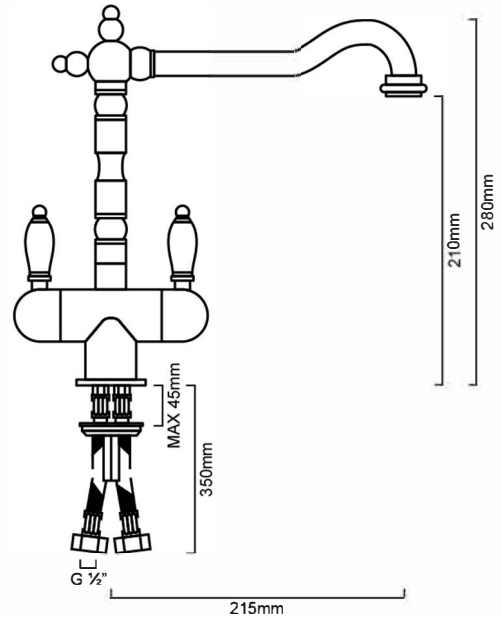

TAQSMA(B/C)TWIN:

DESCRIPTION

- Traditional brass twin lever sink mixer / Made in Italy
- Also known as Provincial Style Tap, English Style Tap, Victorian Style Tap, UK Kitchen Tap, and Traditional Style Tap
- Perfect compliment to any Old Style Kitchen or Country Style Kitchen
- Swivel spout
- Durable ceramic disc cartridge with long lasting technology
- Chrome on brass construction

WELSH

WELS LPM	9
WELS Licence Number	0061
WELS Registration Code	T28339
WELS Star Rating	3

WARRANTY

- 5 Year Cartridge Warranty
- 5 Year Replacement Warranty
- 1 Year Parts & labour
- 1 Year on Finishes
- Product replacement does not include installation or removal of the original product
- Check product for damage before installation - installing a damaged product voids warranty

IMPORTANT NOTICE

- It is strongly recommended that any cut-outs made to your bench top is made based on the individual product dimensions.
- All pictures and drawings on this brochure are representational only, changes in the product may have occurred since time of print.
- All prices on this brochure and The Sink Warehouse website are subject to change without notice.