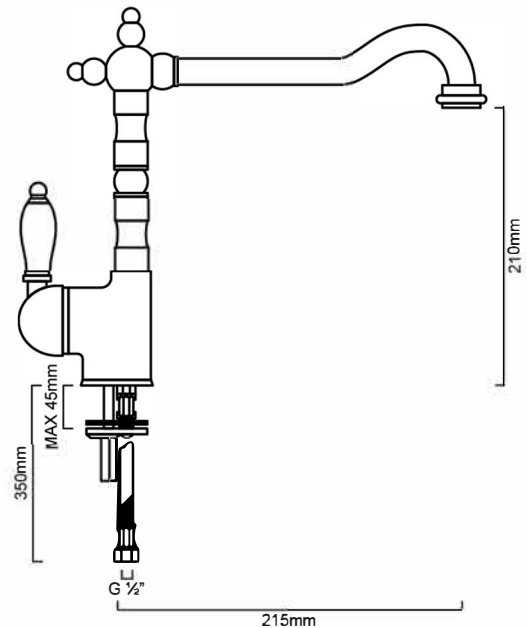

**TAQSMA(B/C):**

## DESCRIPTION

- Traditional brass single lever sink mixer / Made in Italy
- Also known as Provincial Style Tap, English Style Tap, Victorian Style Tap, UK Kitchen Tap, and Traditional Style Tap
- Perfect compliment to any Old Style Kitchen or Country Style Kitchen
- Swivel spout
- Durable ceramic disc cartridge with long lasting technology
- Chrome on brass construction