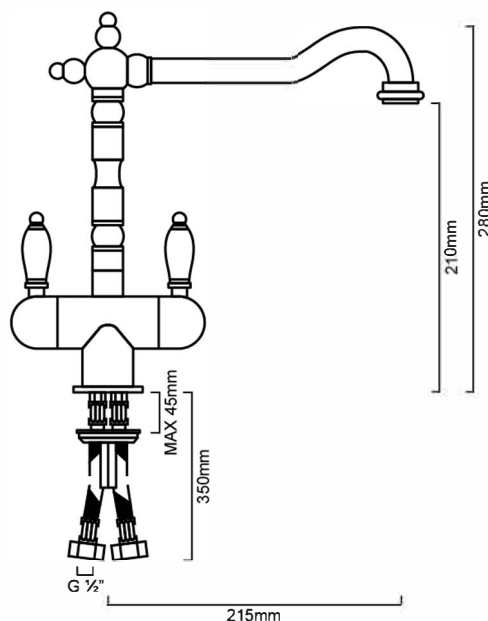

TAQSMA(B/C)TWIN:

DESCRIPTION

- Traditional brass twin lever sink mixer / Made in Italy
- Also known as Provincial Style Tap, English Style Tap, Victorian Style Tap, UK Kitchen Tap, and Traditional Style Tap
- Perfect compliment to any Old Style Kitchen or Country Style Kitchen
- Swivel spout
- Durable ceramic disc cartridge with long lasting technology
- Brass construction

WELSH

WELS LPM	9
WELS Licence Number	0061
WELS Registration Code	T28337
WELS Star Rating	3

WARRANTY

- 5 Year Cartridge Warranty
- 5 Year Replacement Warranty
- 1 Year Parts & labour
- 1 Year on Finishes
- Product replacement does not include installation or removal of the original product
- Check product for damage before installation - installing a damaged product voids warranty