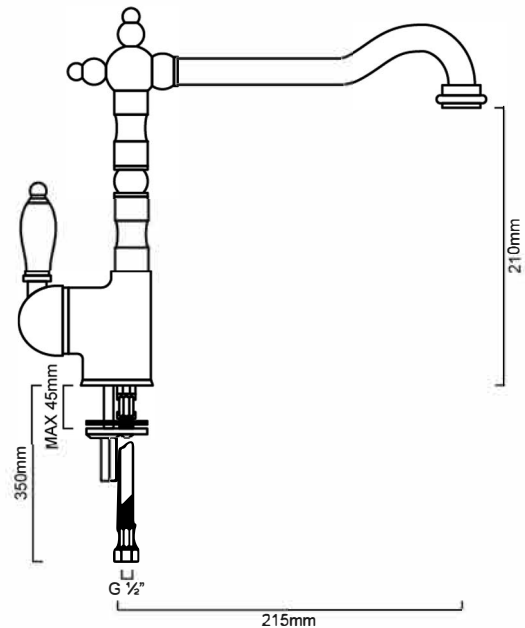

**TAQSMA(B/C):**

## DESCRIPTION

- Traditional brass single lever sink mixer / Made in Italy
- Also known as Provincial Style Tap, English Style Tap, Victorian Style Tap, UK Kitchen Tap, and Traditional Style Tap
- Perfect compliment to any Old Style Kitchen or Country Style Kitchen
- Swivel spout
- Durable ceramic disc cartridge with long lasting technology
- Brass construction