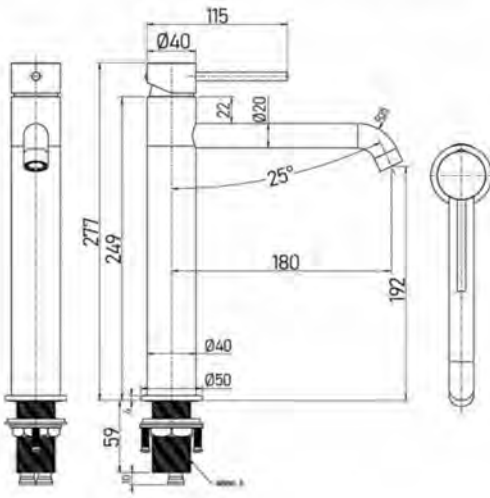

TAQSIAMBMEBG SIAM - BRUSHED GOLD EXTENDED BASIN MIXER

TAQSIAMBMEBG: 308mm (L) x 180mm (R) x 277mm (H)

DIMENSIONS

Length: 308mm | Reach: 277mm | Height : 277mm

DESCRIPTION

- The Siam range showcases a contemporary extended basin mixer with incredibly curvature on lever and handles. The premium finish is standard across our Siam tapware and it will encapsulate any visitors to your bathroom. The ceramic mixer cartridge technology is of the highest standard and ensures consistent and satisfying tap operation from your first to the last. The cushioned technology means you get smoother transitions from hot to cold and from no flow to full flow, making sure you don't get any splash back from too much power to quickly. Our WELS Star rating gives you the confidence to trust in the durability of the product and means you save money every time you use it. The Siam is one of the most popular mixers at The Sink Warehouse with its long term integrity, ease to handle and premium finish, it's no wonder our customers enjoy them so much and we're sure you will to.
- The Siam is a contemporary, round, brushed gold, single lever, basin mixer
- It is constructed from solid brass and features a brushed gold finish
- Incorporates ceramic disc cartridge technology for increased product longevity
- This tap will fit into basin tap holes industry wide with it's 35mm size meaning you can accompany this mixer into your home.

WELS
WELS LPM: 4.5L
WELS Licence Number: 1658
WELS Registration Code: T38069V
WELS Star Rating: 6

IMPORTANT NOTICE

- The dimensions of all ceramic products may vary from size guidelines due to material properties and the handmade manufacturing process.
- All pictures and drawings on this brochure are representational only, changes in the product may have occurred since time of print.
- All prices on this brochure and The Sink Warehouse website are subject to change without notice.