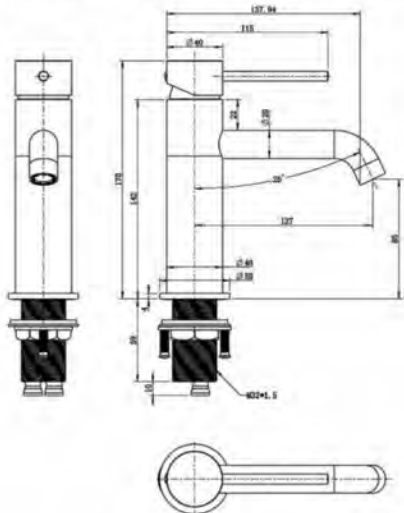

TAQSIAMBMBG

SIAM - BRUSHED GOLD BASIN MIXER

TAQSIAMBMBG: 201mm (L) x 138mm (R) x 179mm (H)

DIMENSIONS

Length: 201mm | Reach: 138mm | Height : 179mm

DESCRIPTION

- The Siam range showcases a contemporary basin mixer with incredibly curvature on lever and handles. The premium finish is standard across our Siam tapware and it will encapsulate any visitors to your bathroom. The ceramic mixer cartridge technology is of the highest standard and ensures consistent and satisfying tap operation from your first to the last. The cushioned technology means you get smoother transitions from hot to cold and from no flow to full flow, making sure you don't get any splash back from too much power to quickly. Our WELS Star rating gives you the confidence to trust in the durability of the product and means you save money every time you use it. The Siam is one of the most popular mixers at The Sink Warehouse with its long term integrity, ease to handle and premium finish, it's no wonder our customers enjoy them so much and we're sure you will to.
- The Siam is a contemporary, round, brushed gold, single lever, basin mixer
- It is constructed from solid brass and features a brushed gold finish
- Incorporates ceramic disc cartridge technology for increased product longevity
- This tap will fit into basin tap holes industry wide with it's 35mm size meaning you can accompany this mixer into your home.

WELS

WELS LPM: 4

WELS Licence Number: 1658

WELS Registration Code: T38070V

WELS Star Rating: 6

IMPORTANT NOTICE

- The dimensions of all ceramic products may vary from size guidelines due to material properties and the handmade manufacturing process.
- All pictures and drawings on this brochure are representational only, changes in the product may have occurred since time of print.
- All prices on this brochure and The Sink Warehouse website are subject to change without notice.