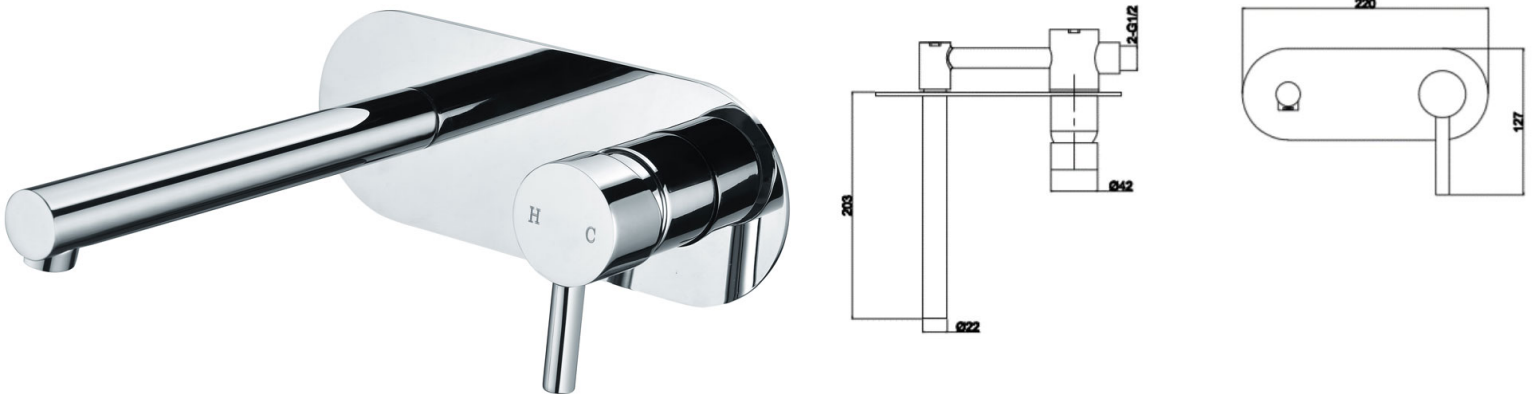

**TAQSBWBM: 200mm (L) 200mm (R) 127mm (H)**

## DESCRIPTION

Unique in design, functionality and colour, the Sofia chrome wall spout with mixer makes for a sophisticated and contemporary addition to any bathroom. Featuring a long spout and mixer tap combined on a singular square back plate, this versatile tap is designed to suit a basin or a bath. We recommend using it if you want a mixer tap instead of three separate tap pieces (which we know are annoying to clean), and if you are renovating on a budget and don't want to pay for the expensive process of moving your plumbing out of the wall and into your basin. This design will save you money and modernise your bathroom at the same time. It's a win-win!

- Contemporary bath or basin mixer with spout
- Durable ceramic disc cartridge with long lasting technology
- High gloss chrome on brass construction