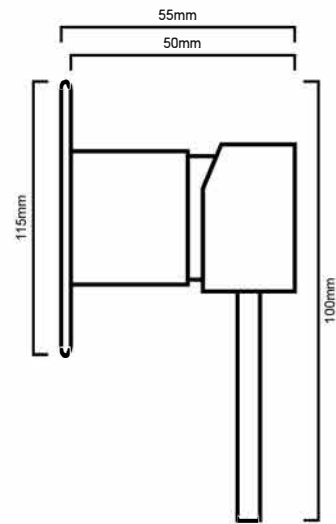

TAQSBSMC : SOFIA - BATH/ SHOWER MIXER

TAQSBSM:

DESCRIPTION

Contemporary bath or shower mixer
Durable ceramic disc cartridge with long lasting technology
High gloss chrome on brass construction

WARRANTY

10 Year Cartridge Warranty/ 5 Year Replacement Warranty / 1 Year Parts & labour/
1 Year on Finishes
Product replacement does not include installation or removal of the original
product. Check product for damage before installation
- installing a damaged product voids warranty.

IMPORTANT NOTICE

It is strongly recommended that any cut-outs made to your bench top is made based on the individual product dimensions.
All pictures and drawings on this brochure are representational only, changes in the product may have occurred since time of print.
All prices on this brochure and The Sink Warehouse website are subject to change without notice.