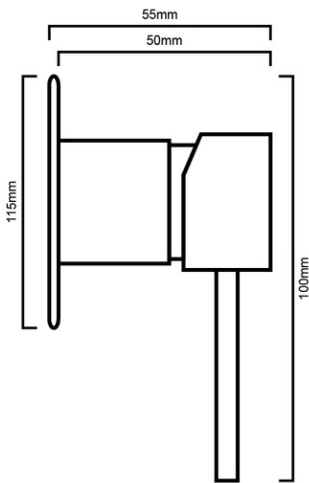

TAQSBSMB : SOFIA - BATH/ SHOWER MIXER

TAQSBSM:

DESCRIPTION

Contemporary bath or shower mixer
Durable ceramic disc cartridge with long lasting technology Highest quality PVD coating on brass construction

All Black Bathroom Accessories Finishes Are Covered By A 12 Month Warranty Period Only (Black Finished Accessories Will Invariably Chip Over Time)

IMPORTANT NOTICE

It is strongly recommended that any cut-outs made to your bench top is made based on the individual product dimensions.
All pictures and drawings on this brochure are representational only, changes in the product may have occurred since time of print.
All prices on this brochure and The Sink Warehouse website are subject to change without notice.