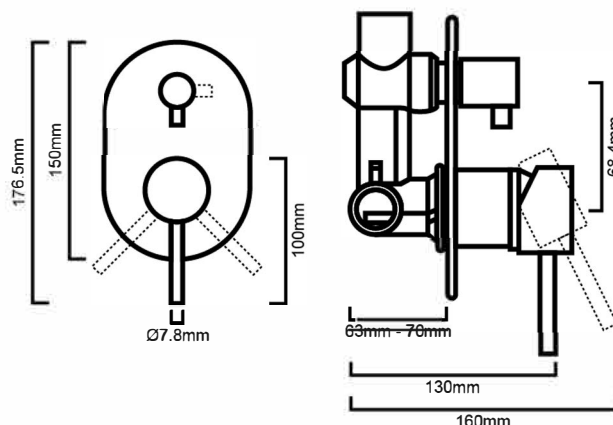

TAQSBSDMC:

DIMENSIONS

Length: 176.5mm | Diameter: 7.8mm

DESCRIPTION

- Contemporary bath or shower diverter mixer
- Durable ceramic disc cartridge with long lasting technology
- Black powder coating on brass construction

IMPORTANT NOTICE

- It is strongly recommended that any cut-outs made to your bench top is made based on the individual product dimensions.
- The dimensions of all ceramic products may vary from size guidelines due to material properties and the handmade manufacturing process
- All pictures and drawings on this brochure are representational only, changes in the product may have occurred since time of print.
- All prices on this brochure and The Sink Warehouse website are subject to change without notice.