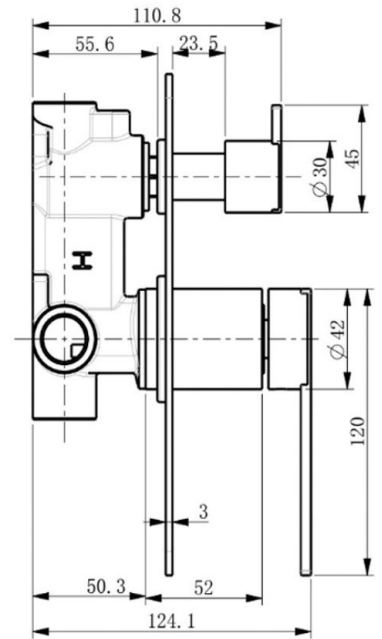

TAQSBSDM-LED: SOFIA - BATH/SHOWER MIXER WITH DIVERTER LED

TAQSBSDM-LED: 80mm (L) x 210mm (H) x 124.1mm (W)

DIMENSIONS

Length: 80mm | Width: 124.1mm | Height: 210mm

DESCRIPTION

- Our Sofia Bath/Shower mixer with diverter brings together the stunning finish and contemporary design you've come to expect from the Sofia Range. This sleek design means that this mixer will stand out in any bathroom style and provide a premium look to complement your home. The ceramic disc cartridge features superior technology that ensures consistent pushes and pulls on the mixer with strength and reliability. This technology also means you get a cushioned and smoother transition between temperatures and flows. The High Gloss Chrome finish is made for more than just performance and practicality, it will be the envy of all visitors to your bathroom. It really is beautiful in how simple it looks yet engaging in how quality it is. The Sofia is one of the most popular bath/shower mixers at The Sink Warehouse with its long term integrity, ease to handle and sparkling finish, it's no wonder our customers enjoy them so much and we're sure you will to.
- Contemporary bath or shower diverter mixer
- Durable ceramic disc cartridge with long lasting technology
- High gloss chrome on brass construction

IMPORTANT NOTICE

- It is strongly recommended that any cut-outs made to your bench top is made based on the individual product dimensions.
- The dimensions of all ceramic products may vary from size guidelines due to material properties and the handmade manufacturing process
- All pictures and drawings on this brochure are representational only, changes in the product may have occurred since time of print.
- All prices on this brochure and The Sink Warehouse website are subject to change without notice.