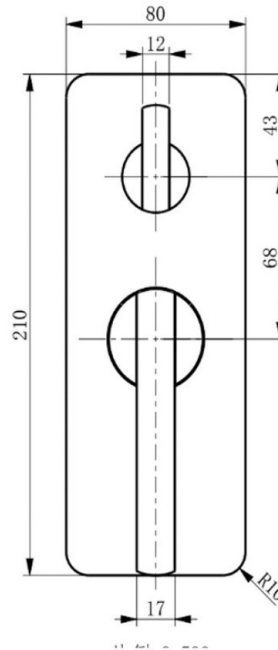

TAQSBSDM-LED: SOFIA - BATH/SHOWER MIXER WITH DIVERTER LED

TAQSBSDM-LED: 80mm (L) x 210mm (H) x 124.1mm (W)

DIMENSIONS

Length: 80mm | Width: 124.1mm | Height: 210mm

DESCRIPTION

- Our Sofia Bath/Shower mixer with diverter brings together the stunning finish and contemporary design you've come to expect from the Sofia Range. This sleek design means that this mixer will stand out in any bathroom style and provide a premium look to complement your home. The ceramic disc cartridge features superior technology that ensures consistent pushes and pulls on the mixer with strength and reliability. This technology also means you get a cushioned and smoother transition between temperatures and flows. The High Gloss Chrome finish is made for more than just performance and practicality, it will be the envy of all visitors to your bathroom. It really is beautiful in how simple it looks yet engaging in how quality it is. The Sofia is one of the most popular bath/shower mixers at The Sink Warehouse with its long term integrity, ease to handle and sparkling finish, it's no wonder our customers enjoy them so much and we're sure you will to.
- Contemporary bath or shower diverter mixer
- Durable ceramic disc cartridge with long lasting technology
- High gloss chrome on brass construction

IMPORTANT NOTICE

- It is strongly recommended that any cut-outs made to your bench top is made based on the individual product dimensions.
- The dimensions of all ceramic products may vary from size guidelines due to material properties and the handmade manufacturing process
- All pictures and drawings on this brochure are representational only, changes in the product may have occurred since time of print.
- All prices on this brochure and The Sink Warehouse website are subject to change without notice.