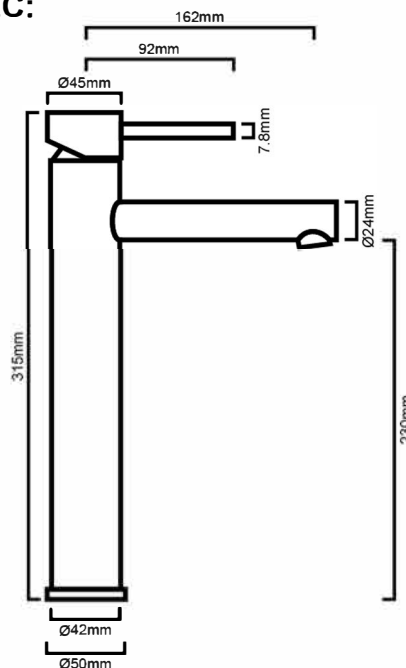

TAQSBMEC:

DESCRIPTION

- Contemporary single lever extended basin mixer
- Durable ceramic disc cartridge with long lasting technology
- High gloss chrome on brass construction

WELS

Wels LPM	6
Wels Licence Number	1163
Wels Registration Code	T21798
Wels Star Rating	5

IMPORTANT NOTICE

- It is strongly recommended that any cut-outs made to your bench top is made based on the individual product dimensions.
- The dimensions of all ceramic products may vary from size guidelines due to material properties and the handmade manufacturing process
- All pictures and drawings on this brochure are representational only, changes in the product may have occurred since time of print.
- All prices on this brochure and The Sink Warehouse website are subject to change without notice.