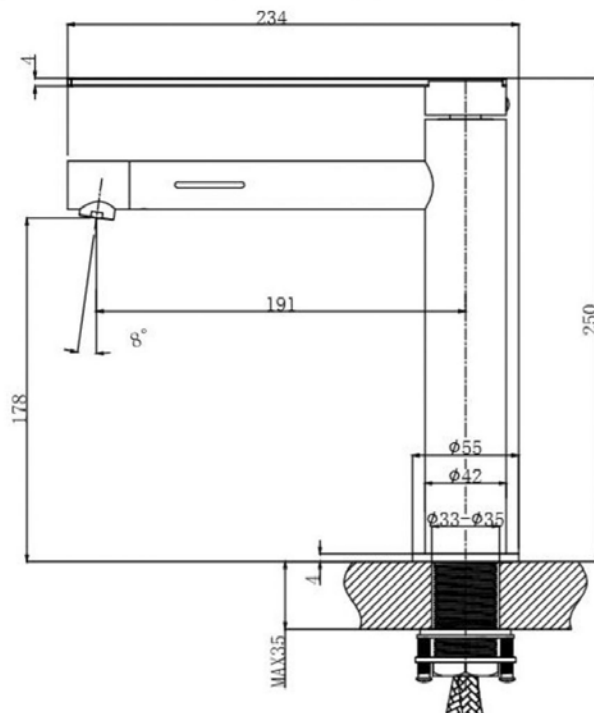

TAQSBME-LED: 234mm (L) x 191mm (R) x 250mm (H) x 55mm (W)

DESCRIPTION

- Contemporary single lever extended basin mixer
- Durable ceramic disc cartridge with long lasting technology
- High gloss chrome on brass construction

WELS

Wels LPM	6
Wels Licence Number	1163
Wels Registration Code	T21798
Wels Star Rating	5

WARRANTY

- 10 Year Cartridge Warranty
- 5 Year Replacement Warranty
- 1 Year Parts & labour
- 1 Year on Finishes

- Product replacement does not include installation or removal of the original product
- Check product for damage before installation - installing a damaged product voids warranty

IMPORTANT NOTICE

- It is strongly recommended that any cut-outs made to your bench top is made based on the individual product dimensions.
- The dimensions of all ceramic products may vary from size guidelines due to material properties and the handmade manufacturing process
- All pictures and drawings on this brochure are representational only, changes in the product may have occurred since time of print.
- All prices on this brochure and The Sink Warehouse website are subject to change without notice.