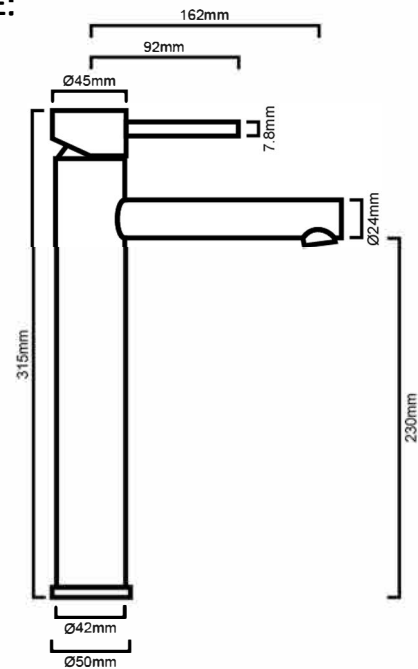

TAQSBME:

WELS

| | |
|-----------------------|--------|
| Wels LPM | 6 |
| Wels Licence Number | 1163 |
| Wels Registration | T21798 |
| Code Wels Star Rating | 5 |

- 10 Year Cartridge Warranty
- 5 Year Replacement Warranty
- 1 Year Parts & labour
- 1 Year on Finishes

IMPORTANT NOTICE

- It is strongly recommended that any cut-outs made to your bench top is made based on the individual product dimensions.
- The dimensions of all ceramic products may vary from size guidelines due to material properties and the handmade manufacturing process
- All pictures and drawings on this brochure are representational only, changes in the product may have occurred since time of print.
- All prices on this brochure and The Sink Warehouse website are subject to change without notice.