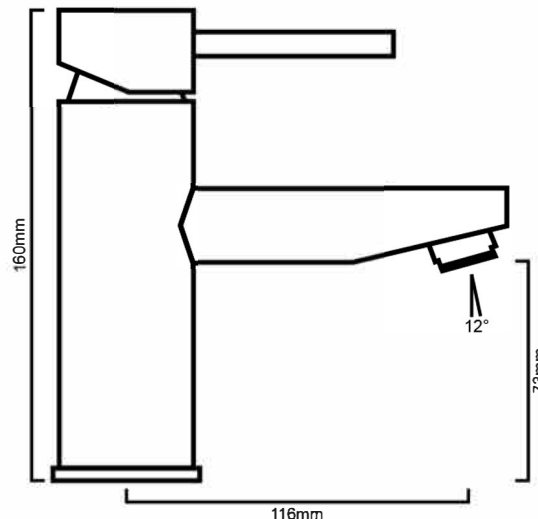

TAQSBMC:

DESCRIPTION

- Contemporary single lever basin mixer
- Durable ceramic disc cartridge with long lasting technology
- High gloss chrome on brass construction

WELS

Wels LPM	6
Wels Licence Number	1163
Wels Registration Code	T13533
Wels Star Rating	5

IMPORTANT NOTICE

- It is strongly recommended that any cut-outs made to your bench top is made based on the individual product dimensions.
- The dimensions of all ceramic products may vary from size guidelines due to material properties and the handmade manufacturing process
- All pictures and drawings on this brochure are representational only, changes in the product may have occurred since time of print.
- All prices on this brochure and The Sink Warehouse website are subject to change without notice.