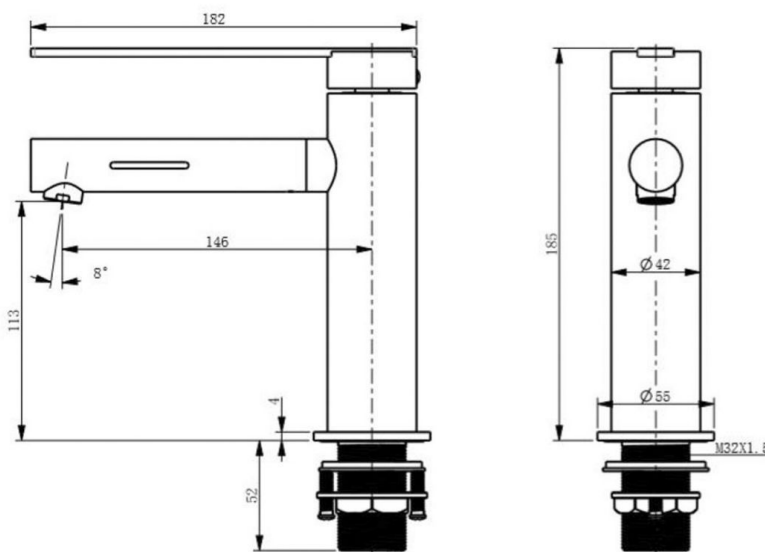

TAQSBM-LED: 182mm (L) x 146mm (R) x 185mm (H) x 55mm (W)

DESCRIPTION

- Contemporary single lever basin mixer
- Durable ceramic disc cartridge with long lasting technology
- High gloss chrome on brass construction

IMPORTANT NOTICE

- It is strongly recommended that any cut-outs made to your bench top is made based on the individual product dimensions.
- The dimensions of all ceramic products may vary from size guidelines due to material properties and the handmade manufacturing process
- All pictures and drawings on this brochure are representational only, changes in the product may have occurred since time of print.
- All prices on this brochure and The Sink Warehouse website are subject to change without notice.