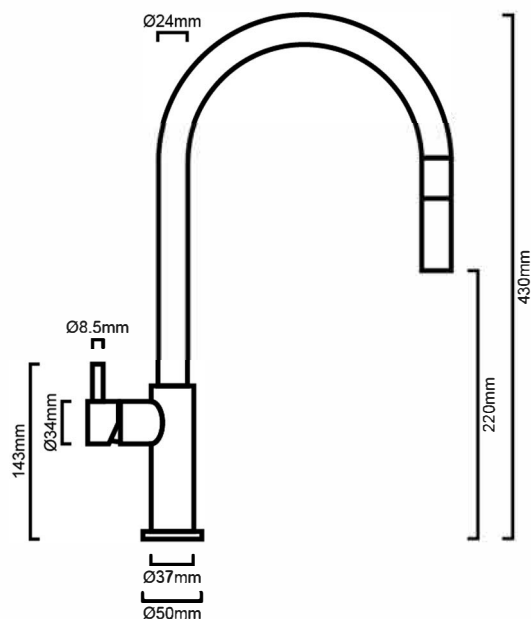

TAQRUBSMV:

DESCRIPTION

- Contemporary gooseneck sink mixer
- Made in Italy
- Swivel spout
- Durable ceramics disc cartridge with long lasting technology
- High gloss chrome on brass construction

WELS

Wels LPM	6
Wels Lisence Number	0061
Wels Registration Code	T28323
Wels Star Rating	5

IMPORTANT NOTICE

- It is strongly recommended that any cut-outs made to your bench top is made based on the individual product dimensions.
- All pictures and drawings on this brochure are representational only, changes in the product may have occurred since time of print.
- All prices on this brochure and The Sink Warehouse website are subject to change without notice.