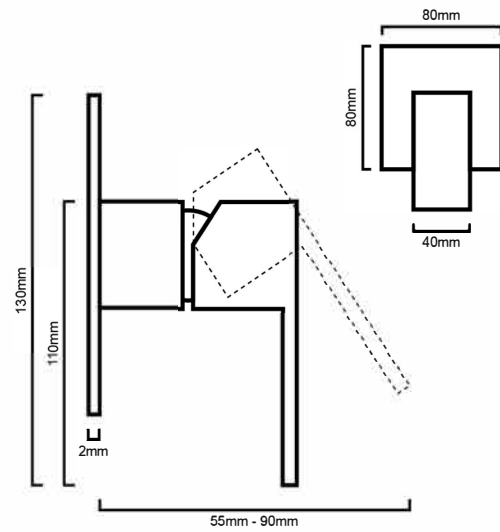

TAQQBSMC : QUADRO - BATH/ SHOWER MIXER

TAQQBSMC:

DESCRIPTION

Contemporary bath or shower mixer
Durable ceramic disc cartridge with long lasting technology
High gloss chrome on brass construction

WARRANTY

10 Year Cartridge Warranty/ 5 Year Replacement Warranty / 1 Year Parts & labour/
1 Year on Finishes
Product replacement does not include installation or removal of the original product. Check product for damage before installation
- installing a damaged product voids warranty.

IMPORTANT NOTICE

It is strongly recommended that any cut-outs made to your bench top is made based on the individual product dimensions.
All pictures and drawings on this brochure are representational only, changes in the product may have occurred since time of print.
All prices on this brochure and The Sink Warehouse website are subject to change without notice.