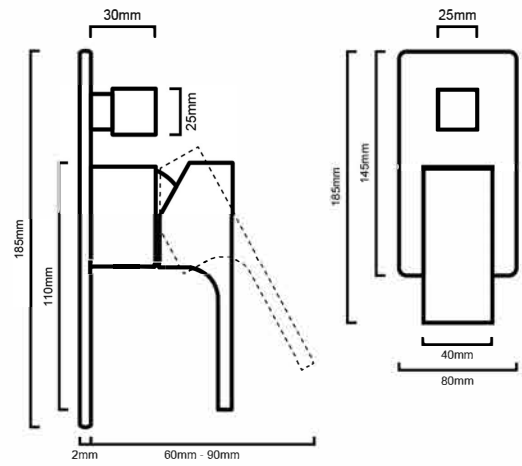

TAQQBSDMC: QUADRO - BATH/ SHOWER MIXER WITH DIVERTER

TAQQBSDMC:

DESCRIPTION

Contemporary bath or shower diverter mixer
Durable ceramic disc cartridge with long lasting technology
High gloss chrome on brass construction

IMPORTANT NOTICE

It is strongly recommended that any cut-outs made to your bench top is made based
on the individual product dimensions.
All pictures and drawings on this brochure are representational only,
changes in the product may have occurred since time of print.
All prices on this brochure and The Sink Warehouse website are
subject to change without notice.