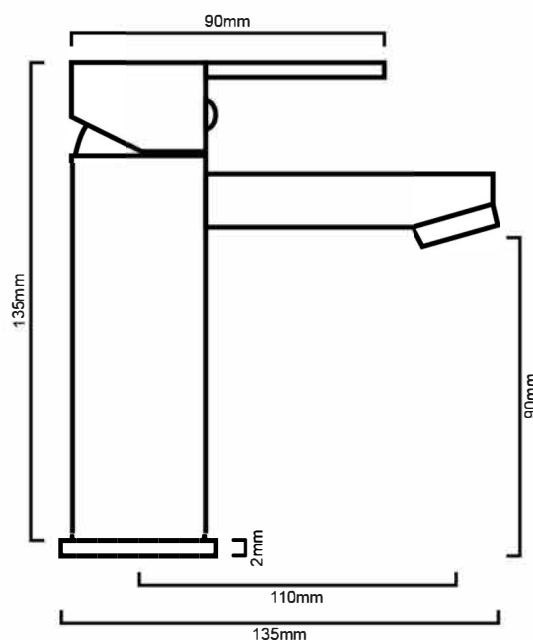

TAQQBMCM:

DESCRIPTION

- Contemporary single lever mini basin mixer
- Durable ceramic disc cartridge with long lasting technology
- High gloss chrome on brass construction

WELS

Wels LPM	6
Wels Licence Number	1658
Wels Registration Code	T06971
Wels Star Rating	5

IMPORTANT NOTICE

- It is strongly recommended that any cut-outs made to your bench top is made based on the individual product dimensions.
- The dimensions of all ceramic products may vary from size guidelines due to material properties and the handmade manufacturing process
- All pictures and drawings on this brochure are representational only, changes in the product may have occurred since time of print.
- All prices on this brochure and The Sink Warehouse website are subject to change without notice.