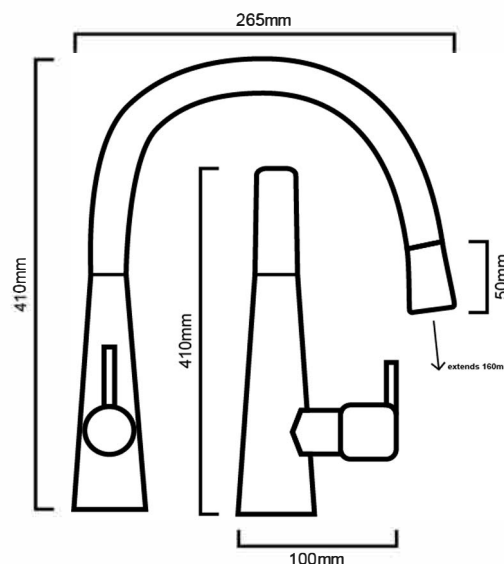

TAQPSAPSMC:

DESCRIPTION

- Contemporary gooseneck pullout sink mixer
- Swivel spout
- Durable ceramics disc cartridge with long lasting technology
- High gloss chrome on brass construction

WELS

Wels LPM	6
Wels Lisence Number	1368
Wels Registration Code	T24600
Wels Star Rating	5

IMPORTANT NOTICE

- It is strongly recommended that any cut-outs made to your bench top is made based on the individual product dimensions.
- All pictures and drawings on this brochure are representational only, changes in the product may have occurred since time of print.
- All prices on this brochure and The Sink Warehouse website are subject to change without notice.