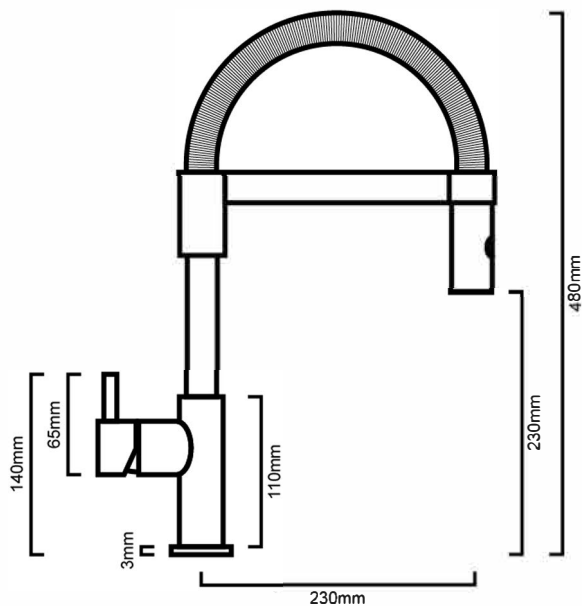

**TAQOPASMV:**

**DESCRIPTION**

- Contemporary gooseneck sink mixer
- Made in Italy
- Durable ceramics disc cartridge with long lasting technology
- High gloss chrome on brass construction
- Swivel spout

**WELS**

Wels LPM	4.5
Wels Lisence Number	0061
Wels Registration Code	T28323
Wels Star Rating	6

**WARRANTY**

- 10 Year Cartridge Warranty
- 5 Year Replacement Warranty
- 1 Year Parts & labour
- 1 Year on Finishes

- Product replacement does not include installation or removal of the original product
- Check product for damage before installation - installing a damaged product voids warranty

**IMPORTANT NOTICE**

- It is strongly recommended that any cut-outs made to your bench top is made based on the individual product dimensions.
- All pictures and drawings on this brochure are representational only, changes in the product may have occurred since time of print.
- All prices on this brochure and The Sink Warehouse website are subject to change without notice.