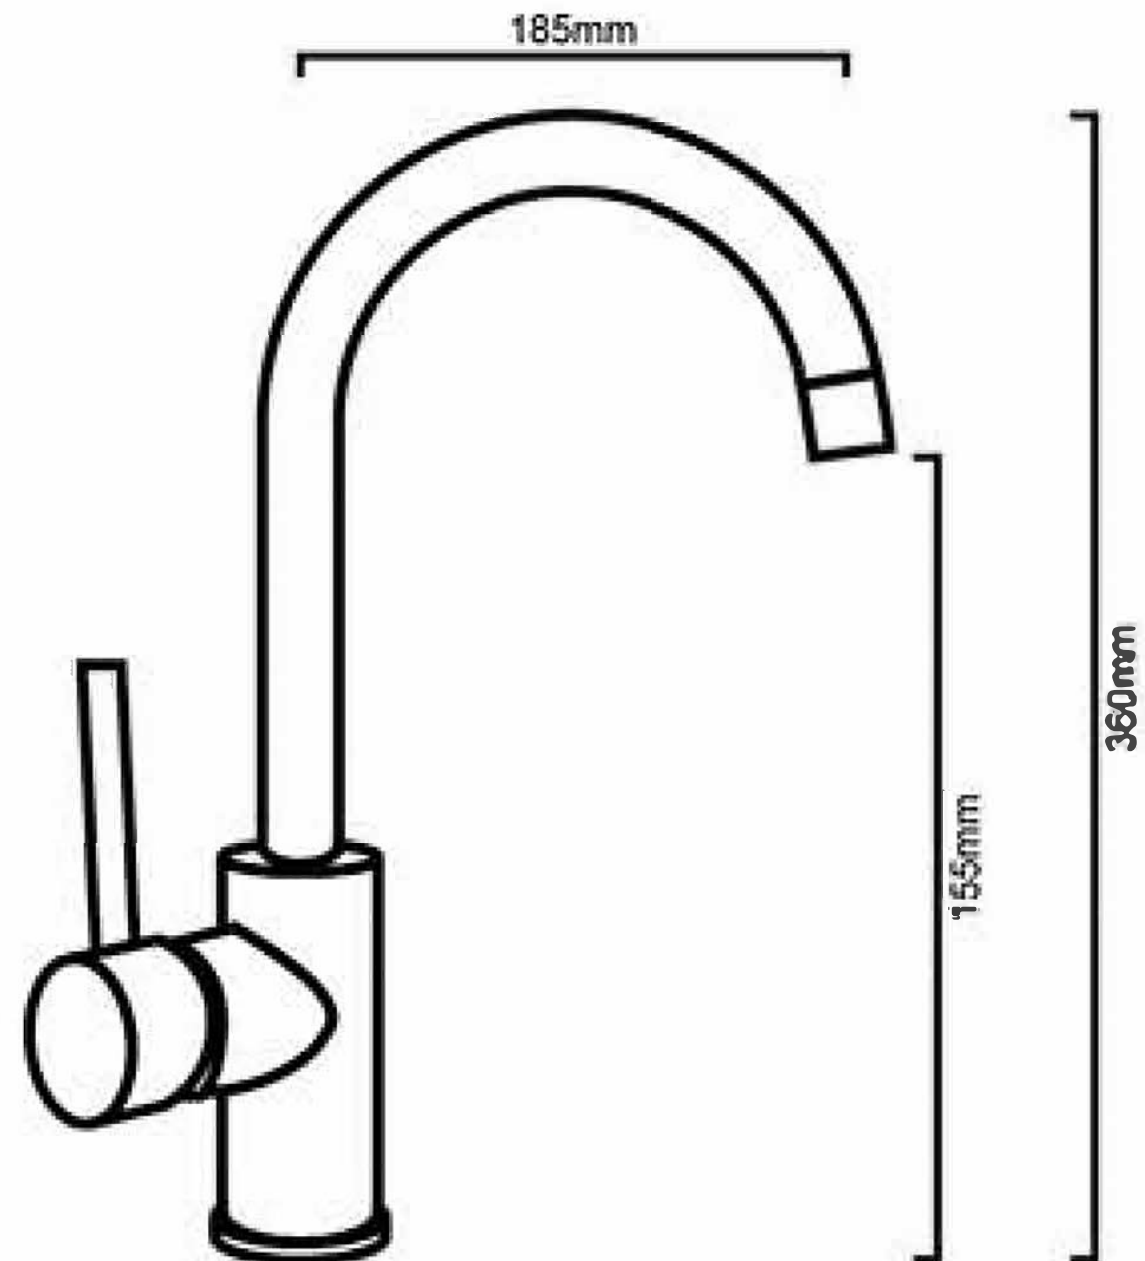

### DESCRIPTION

- The Neptune is a contemporary, round, stainless steel, single lever, gooseneck sink mixer
- It is constructed from 304, 180/10 grade stainless steel
- 100% lead free
- 360° degree swivel spout
- Incorporates ceramic disc cartridge technology for increased product longevity