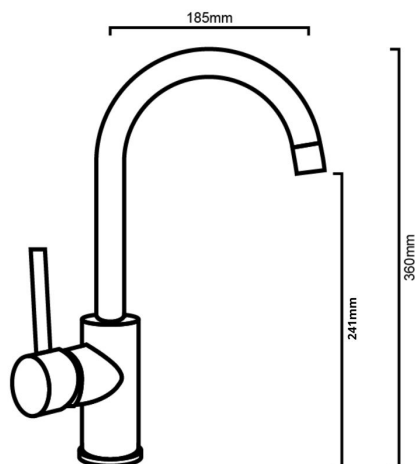

### DIMENSIONS

Reach: 185mm | Height: 360mm

### DESCRIPTION

- The Neptune is a contemporary, round, gun metal, single lever, gooseneck sink mixer
- It is constructed from solid brass and features a high quality, gun metal Finish
- 360° degree swivel spout
- Incorporates ceramic disc cartridge technology for increased product longevity