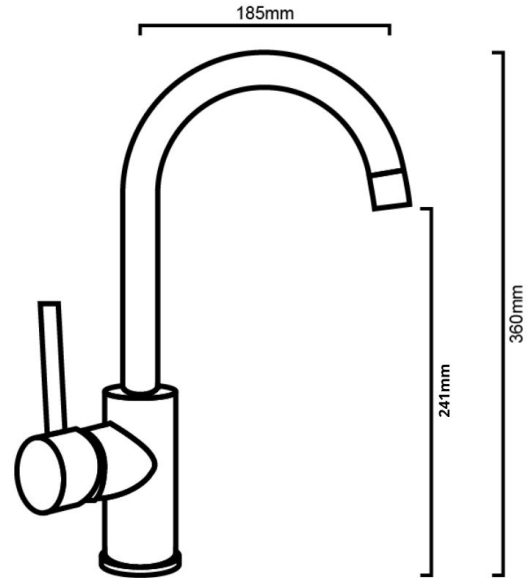

# TAQNEPSMC: NEPTUNE - CHROME SINK MIXER

## DESCRIPTION

- The Neptune is a modern, rounded, chrome, sink mixer
- It is constructed from solid brass and features a high gloss, chrome finish
- Has a swivel spout
- Incorporates ceramic disc cartridge technology for increased product longevity
- 32mm waste outlet