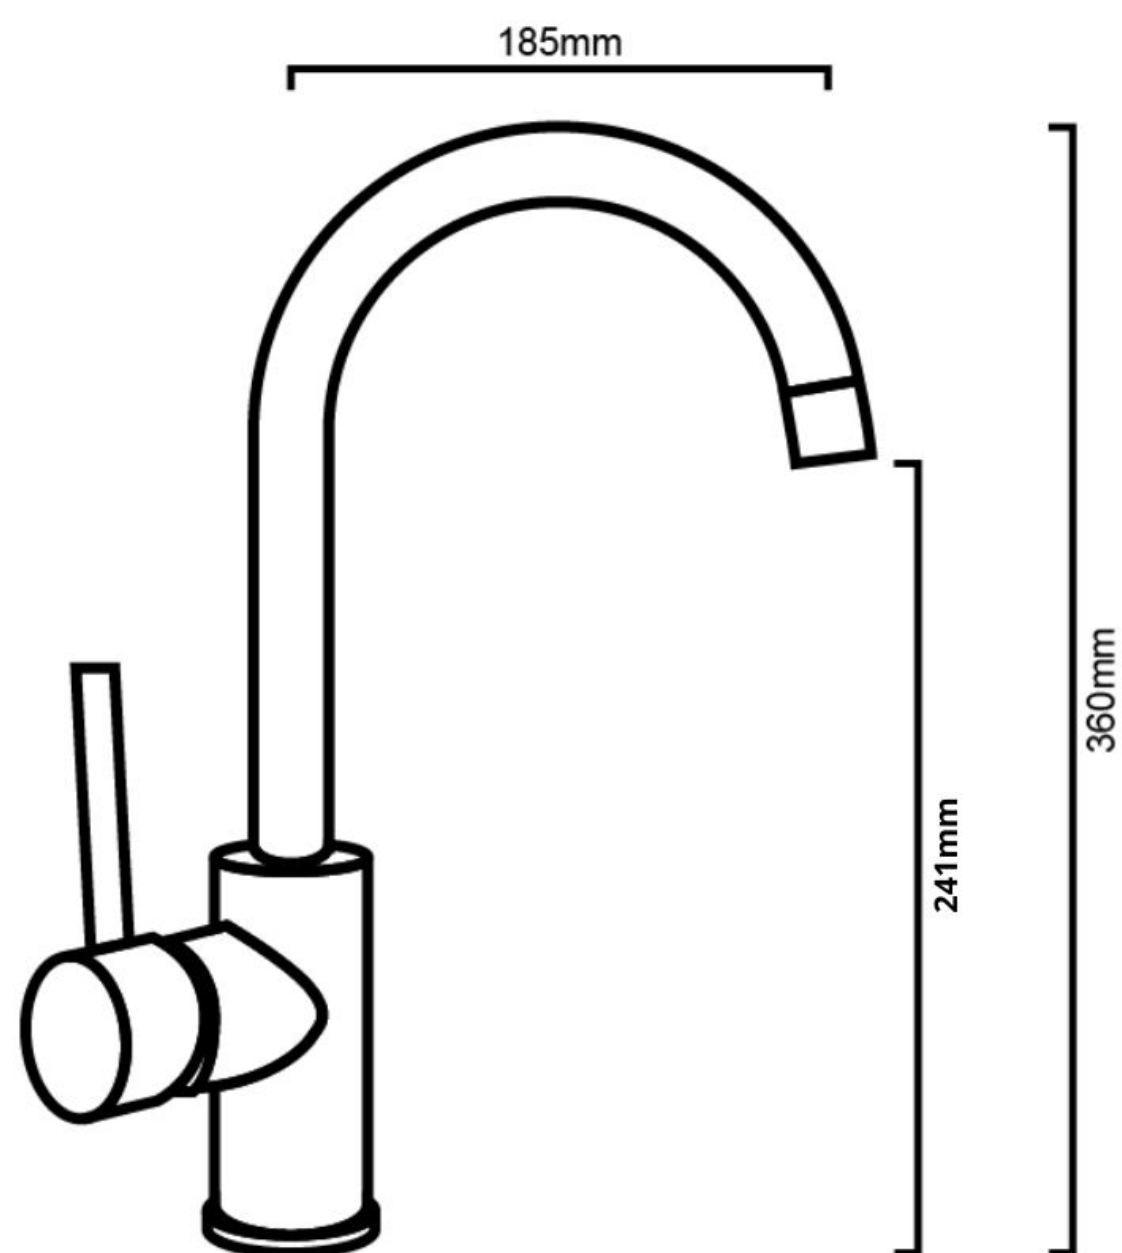

# TAQNEPSMBN: NEPTUNE - BRUSHED GOOSENECK SINK MIXER

TAQNEPSM(C/B):

## DESCRIPTION

- The Neptune is a contemporary, round, brushed nickel, single lever, gooseneck sink mixer
- It is constructed from solid brass and features a high quality, brushed nickel finish
- 360° degree swivel spout
- Incorporates ceramic disc cartridge technology for increased product longevity