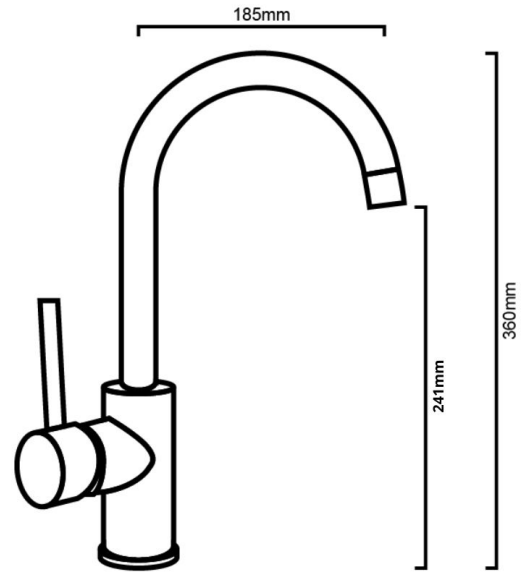

**TAQNEPSM(C/B):**

**DESCRIPTION**

- Contemporary single lever gooseneck sink mixer
- Swivel spout
- Durable ceramics disc cartridge with long lasting technology
- Black powder coating on brass construction

**WELS**

Wels LPM	6
Wels Lisence Number	1658
Wels Registration Code	T30104
Wels Star Rating	5

All Black Tapware Finishes Are Covered By A 12 Month Warranty Period Only (Black Tapware Will Invariably Chip Over Time)