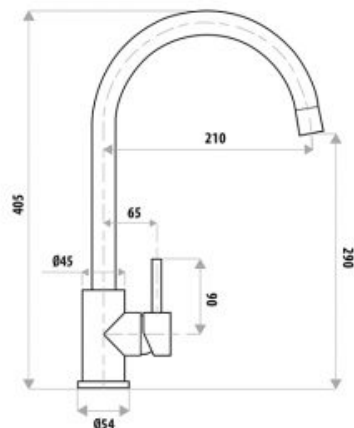

**TAQNAPASMSS
 NAPA - STAINLESS STEEL SINK MIXER**

DIMENSIONS

Length: 232mm | Height: 405mm | Width: 54mm | Reach: 210mm

DESCRIPTION

• The Napa provides a premium look with simplistic design. The elegant design will make it the star of your kitchen. With its 360° degree swivel spout you have outstanding maneuverability and range of motion to ensure incredible usability. The 4 Star WELS rating ensures that you are getting quality efficiency and performance, this comes from our attention to detail, making sure you get the best product possible. Our Superior internal ceramic disc cartridge technology gives you reliability and consistency in making sure every use gives you as much control over water temperature and flow as the last one. The finish is made for more than just performance and practicality, it will be the envy of all visitors to your kitchens. It really is beautiful in how simple it looks yet engaging in how quality it is.