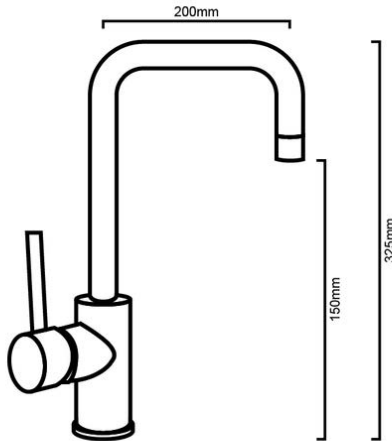

TAQMERSMGM MERCURY - GUN METAL GOOSENECK SINK MIXER

TAQMERSM(C/B):

DIMENSIONS

Length: 200mm | Height: 325mm

DESCRIPTION

- The Mercury is a modern, square, gun metal, single lever, gooseneck sink mixer
- It is constructed from solid brass and features a high quality, gun metal Finish
- 360° degree swivel spout
- Incorporates ceramic disc cartridge technology for increased product longevity

• WELS

WELS LICENCE NUMBER: 1658
WELS REGISTRATION CODE: T30105

WELS STAR RATING: 5
WELS LPM: 6L

WARRANTY

- 10 Year Replacement Cartridge Product Warranty /5 Year Replacement Product Warranty /1 Year Parts, Labour & Finishes
- Product replacement does not include installation or removal of the original product
 - Check product for damage before installation - installing a damaged product voids warranty

IMPORTANT NOTICE

- The dimensions of all ceramic products may vary from size guidelines due to material properties and the handmade manufacturing process.
- All pictures and drawings on this brochure are representational only, changes in the product may have occurred since time of print.
- All prices on this brochure and The Sink Warehouse website are subject to change without notice.