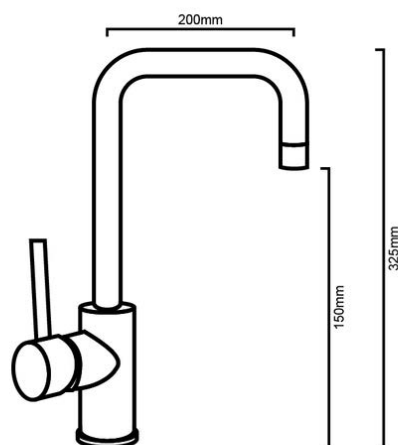

TAQMERSMBN MERCURY - BRUSHED NICKEL GOOSENECK SINK MIXER

TAQMERSM(C/B):

DIMENSIONS

Reach: 200mm | Height: 325mm

DESCRIPTION

- The Mercury is a modern, square, brushed nickel, single lever, gooseneck sink mixer
- It is constructed from solid brass and features a high quality, gun metal Finish
- 360° degree swivel spout
- Incorporates ceramic disc cartridge technology for increased product longevity

- Product replacement does not include installation or removal of the original product
- Check product for damage before installation - installing a damaged product voids warranty

IMPORTANT NOTICE

- The dimensions of all ceramic products may vary from size guidelines due to material properties and the handmade manufacturing process.
- All pictures and drawings on this brochure are representational only, changes in the product may have occurred since time of print.
- All prices on this brochure and The Sink Warehouse website are subject to change without notice.