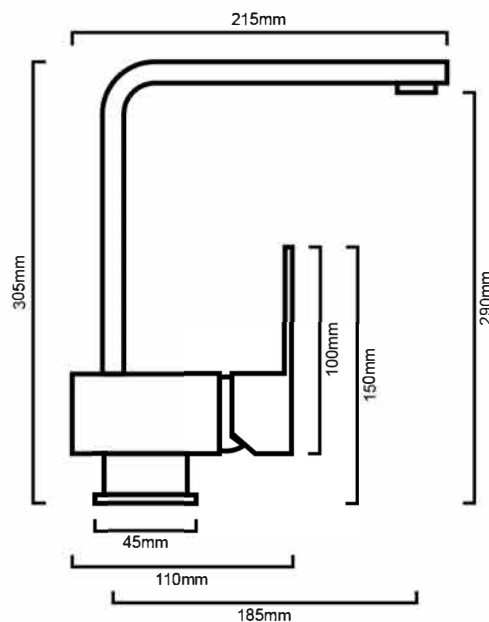

TAQLOSM:

DESCRIPTION

- Contemporary gooseneck sink mixer
- Swivel spout
- Durable ceramics disc cartridge with long lasting technology
- High gloss chrome on brass construction

WELS

Wels LPM	6.5
Wels Lisence Number	0418
Wels Registration Code	T17372
Wels Star Rating	4

IMPORTANT NOTICE

- It is strongly recommended that any cut-outs made to your bench top is made based on the individual product dimensions.
- All pictures and drawings on this brochure are representational only, changes in the product may have occurred since time of print.
- All prices on this brochure and The Sink Warehouse website are subject to change without notice.