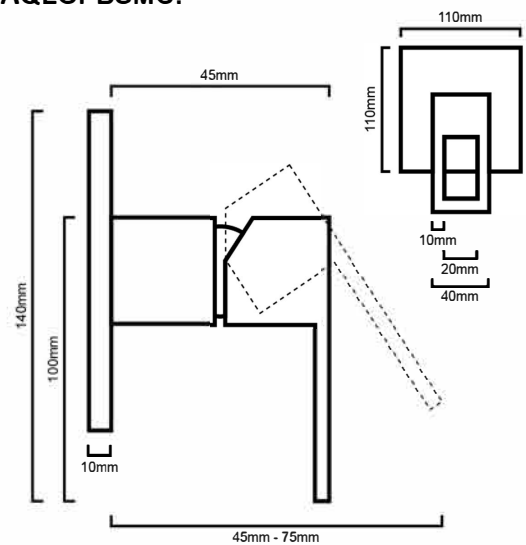

TAQLOBSMC : LOOP - BATH/ SHOWER MIXER

DESCRIPTION

Contemporary bath or shower mixer
Durable ceramic disc cartridge with long lasting technology
High gloss chrome on brass construction

TAQLOPSMC:

WARRANTY

10 Year Cartridge Warranty/ 5 Year Replacement Warranty / 1 Year Parts & labour/
1 Year on Finishes
Product replacement does not include installation or removal of the original
product. Check product for damage before installation
- installing a damaged product voids warranty.

IMPORTANT NOTICE

It is strongly recommended that any cut-outs made to your bench top is made based
on the individual product dimensions.
All pictures and drawings on this brochure are representational only,
changes in the product may have occurred since time of print.
All prices on this brochure and The Sink Warehouse website are
subject to change without notice.