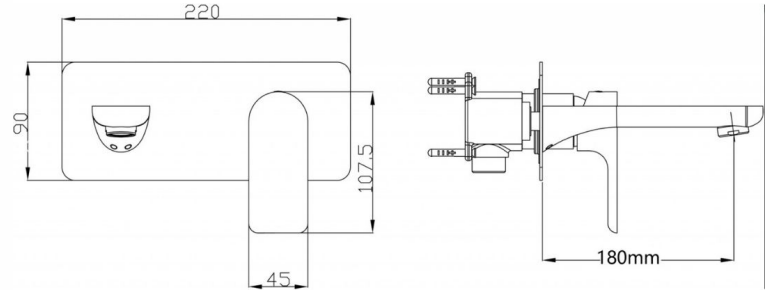

TAQJADWBM: 220mm (L) 180 mm (R)

DESCRIPTION

Unique in design, functionality and colour, the Jade chrome wall spout with mixer makes for a sophisticated and contemporary addition to any bathroom. Featuring a long spout and mixer tap combined on a singular square back plate, this versatile tap is designed to suit a basin or a bath. We recommend using it if you want a mixer tap instead of three separate tap pieces (which we know are annoying to clean), and if you are renovating on a budget and don't want to pay for the expensive process of moving your plumbing out of the wall and into your basin. This design will save you money and modernise your bathroom at the same time. It's a win-win!

- Contemporary bath or basin mixer with spout
- Durable ceramic disc cartridge with long lasting technology
- High gloss chrome on brass construction

WELS

WELS LPM	6.5
WELS Licence Number	1658
WELS Registration Code	T29098
WELS Star Rating	4

IMPORTANT NOTICE

- It is strongly recommended that any cut-outs made to your bench top is made based on the individual product dimensions.
- The dimensions of all ceramic products may vary from size guidelines due to material properties and the handmade manufacturing process
- All pictures and drawings on this brochure are representational only, changes in the product may have occurred since time of print.
- All prices on this brochure and The Sink Warehouse website are subject to change without notice.