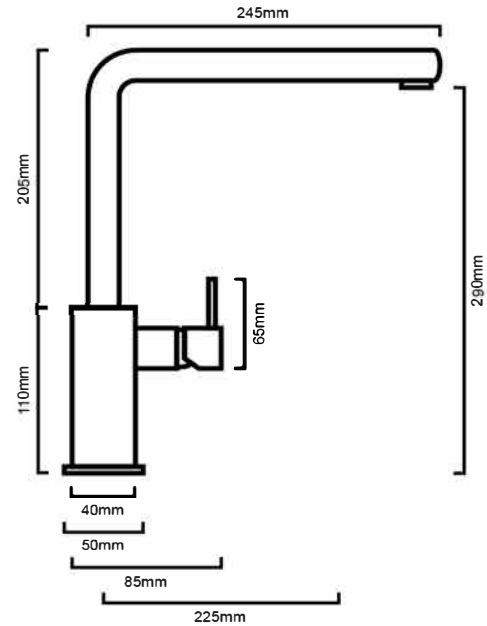

## DESCRIPTION

- Contemporary gooseneck sink mixer
- Made in Italy
- Swivel spout
- Durable two-stage ceramic disc cartridge with long lasting technology
- High gloss chrome on brass construction