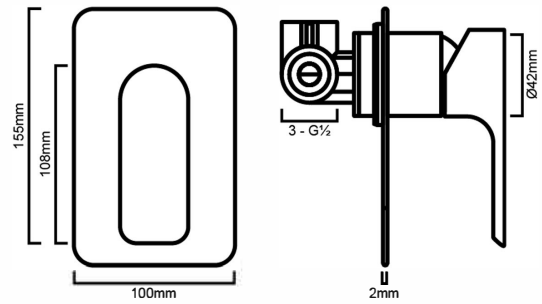

TAQJADBSMB : JADE - BATH/ SHOWER MIXER

TAQJADBSM:

DESCRIPTION

Contemporary bath or shower mixer
Durable ceramic disc cartridge with long lasting technology
Black finish on brass construction

WARRANTY

10 Year Cartridge Warranty/ 5 Year Replacement Warranty / 1 Year Parts & labour/
1 Year on Finishes
Product replacement does not include installation or removal of the original product.
Check product for damage before installation
- installing a damaged product voids warranty.

IMPORTANT NOTICE

It is strongly recommended that any cut-outs made to your bench top is made based on the individual product dimensions.
All pictures and drawings on this brochure are representational only, changes in the product may have occurred since time of print.
All prices on this brochure and The Sink Warehouse website are subject to change without notice.