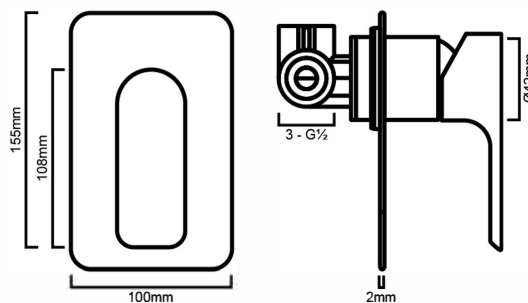

#### DESCRIPTION

Contemporary bath or shower mixer  
Durable ceramic disc cartridge with long lasting technology  
High gloss chrome on brass construction