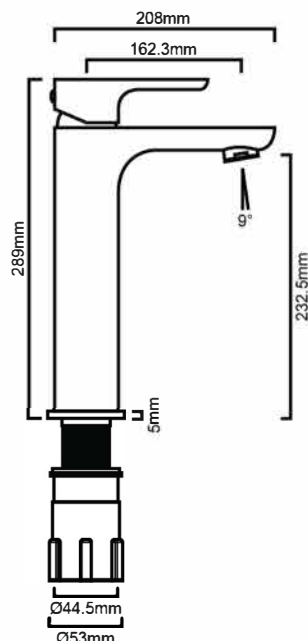

TAQJADBME:

DESCRIPTION

- Contemporary single lever basin mixer
- Durable ceramic disc cartridge with long lasting technology
- Black on brass construction

WELS

Wels LPM	7.5
Wels Licence Number	1368
Wels Registration Code	T29094
Wels Star Rating	4

IMPORTANT NOTICE

- It is strongly recommended that any cut-outs made to your bench top is made based on the individual product dimensions.
- The dimensions of all ceramic products may vary from size guidelines due to material properties and the handmade manufacturing process
- All pictures and drawings on this brochure are representational only, changes in the product may have occurred since time of print.
- All prices on this brochure and The Sink Warehouse website are subject to change without notice.