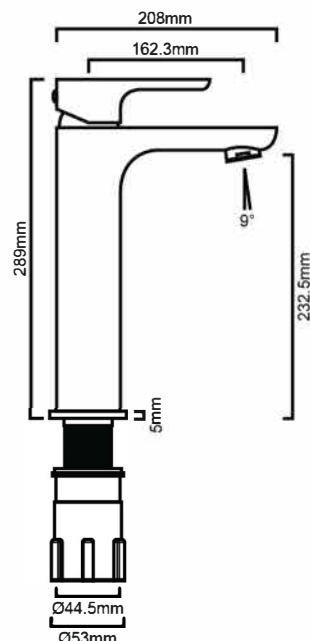

TAQJADBME: