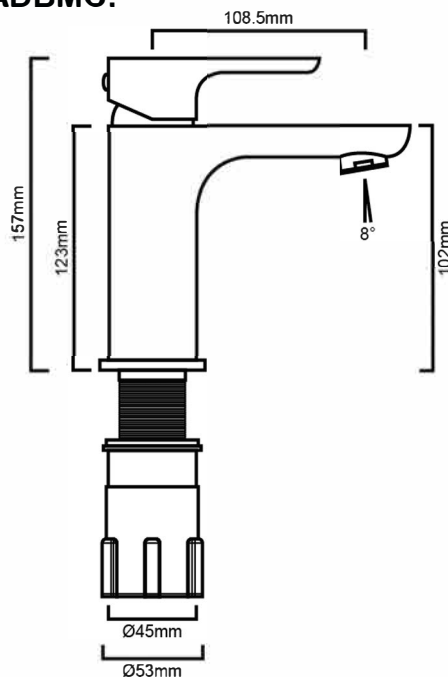

TAQJADBMC:

DESCRIPTION

- Contemporary single lever basin mixer
- Durable ceramic disc cartridge with long lasting technology
- High gloss chrome on brass construction

WELS

| | |
|------------------------|--------|
| Wels LPM | 7.5 |
| Wels Licence Number | 1368 |
| Wels Registration Code | T26386 |
| Wels Star Rating | 4 |

IMPORTANT NOTICE

- It is strongly recommended that any cut-outs made to your bench top is made based on the individual product dimensions.
- The dimensions of all ceramic products may vary from size guidelines due to material properties and the handmade manufacturing process
- All pictures and drawings on this brochure are representational only, changes in the product may have occurred since time of print.
- All prices on this brochure and The Sink Warehouse website are subject to change without notice.