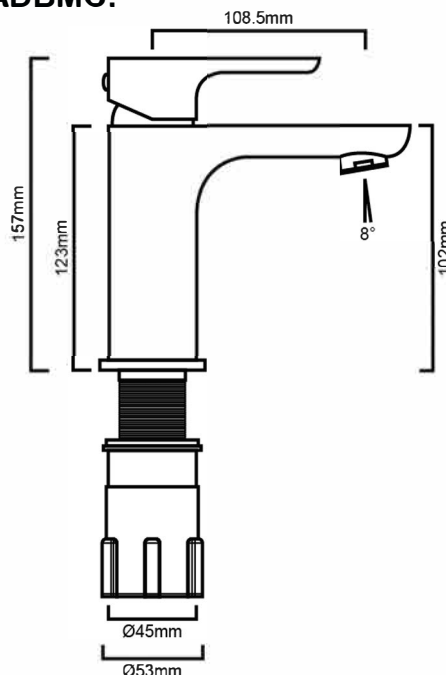

TAQJADBMC:

DESCRIPTION

- Contemporary single lever basin mixer
- Durable ceramic disc cartridge with long lasting technology
- Black on brass construction

WELS

Wels LPM	7.5
Wels Licence Number	1368
Wels Registration Code	T26386
Wels Star Rating	4

IMPORTANT NOTICE

- It is strongly recommended that any cut-outs made to your bench top is made based on the individual product dimensions.
- The dimensions of all ceramic products may vary from size guidelines due to material properties and the handmade manufacturing process
- All pictures and drawings on this brochure are representational only, changes in the product may have occurred since time of print.
- All prices on this brochure and The Sink Warehouse website are subject to change without notice.